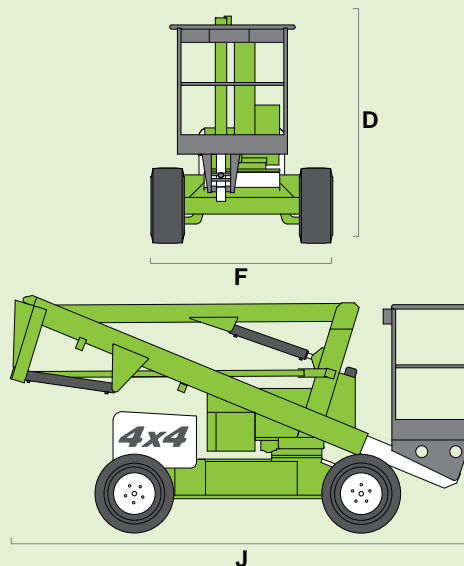

niftylift

HR12 4x4

(A) 12.2m
40ft

(B) 10.2m
33ft 6in

(C) 6.1m
20ft

200kg
440lbs

1.1m x 0.65m
3ft 7in x 2ft 2in

(D) 1.95m
6ft 5in

(F) 1.6m
5ft 3in

(J) 4.1m
13ft 5in

3.7km/h
2.2mph

3.4m
11ft 2in

30%
17°

3470kg
7650lbs

niftylift

Chalkdell Drive, Shenley Wood,
Milton Keynes, MK5 6GF
England, United Kingdom
+44 (0)1908 223456
sales@niftylift.com
www.niftylift.com