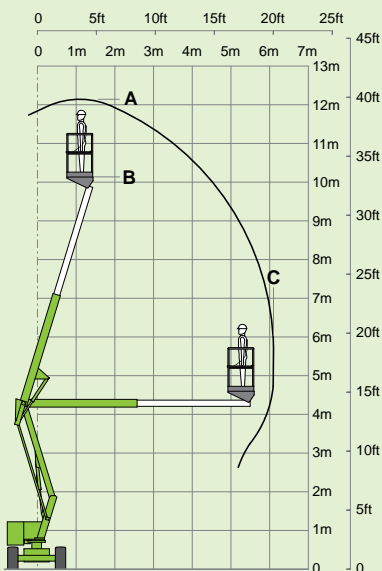

niftylift

HR12 4x4

(A) 12.2m
40ft

(B) 10.2m
33ft 6in

(C) 6.1m
20ft

200kg
440lbs

1.1m x 0.65m
3ft 7in x 2ft 2in

(D) 1.95m
6ft 5in

(F) 1.6m
5ft 3in

(J) 4.1m
13ft 5in

3.7km/h
2.2mph

3.4m
11ft 2in

30%
17°

3470kg
7650lbs

niftylift

Chalkdell Drive, Shenley Wood,
Milton Keynes, MK5 6GF
England, United Kingdom
+44 (0)1908 223456
sales@niftylift.com
www.niftylift.com